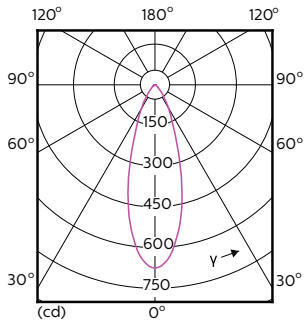

MASTER LEDspot ExpertColor MV

Fotometriske data

Light Distribution Diagram - MAS LED ExpertColor 3.9-35W GU10 930 36D